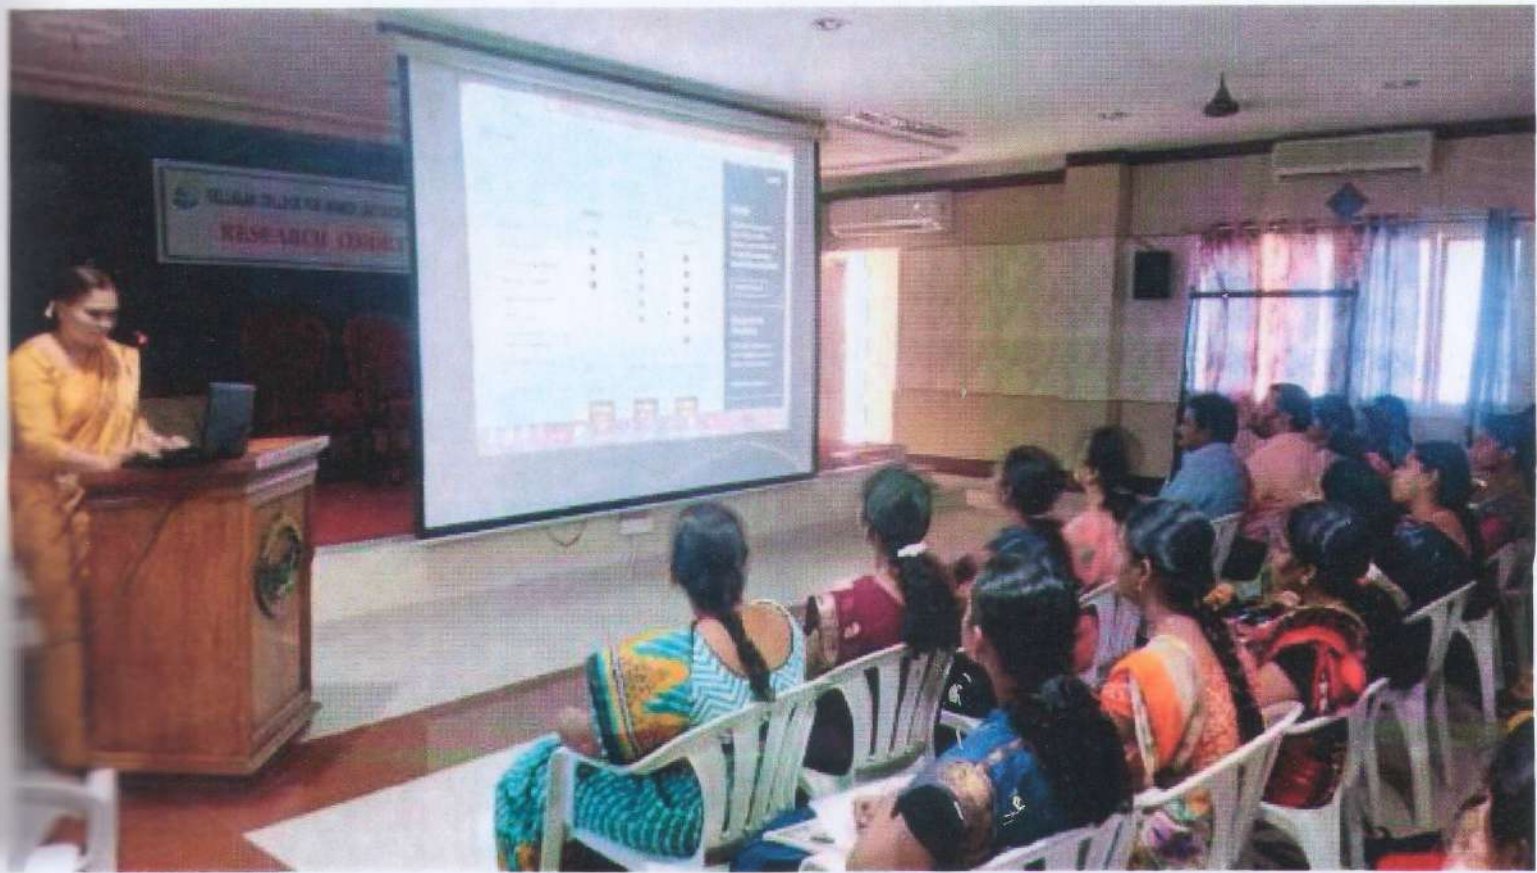

Dr. R. Parvathi, Associate Professor and Head, Department of Mathematics addressing the faculty and the scholars

RESEARCH COMMITTEE MEETING (2016-17)

Resource person Dr. Haresh M. Pandiya addressing the research supervisors and scholars

Dr. G. M. Nazira motivating the research scholars and guides

RESEARCH COMMITTEE MEETING (2017-18)

Dr. R. Parvathi speaks on "URKUND" software"

A lecture on "Plagiarism" by Mr. T. Stephen

Dr. E. Samundeeswari giving details about NPTEL to research guides