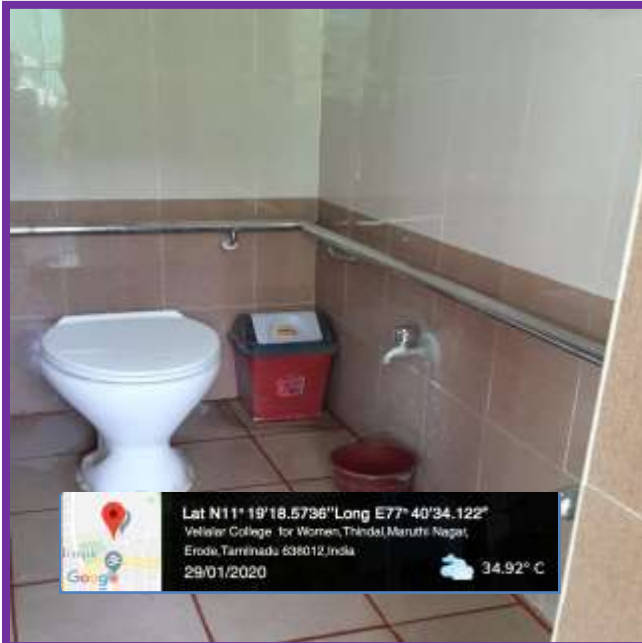

Thindal, Erode - 638 012, Tamilnadu,

e-mail: principalvcw@gmail.com * website: vcw.ac.in

WASH ROOMS

Lat N11° 19' 18.5736" Long E77° 40' 34.122"
Vellalar College for Women, Thindal, Maruthi Nagar,
Erode, Tamilnadu 638012, India
29/01/2020 34.92° C