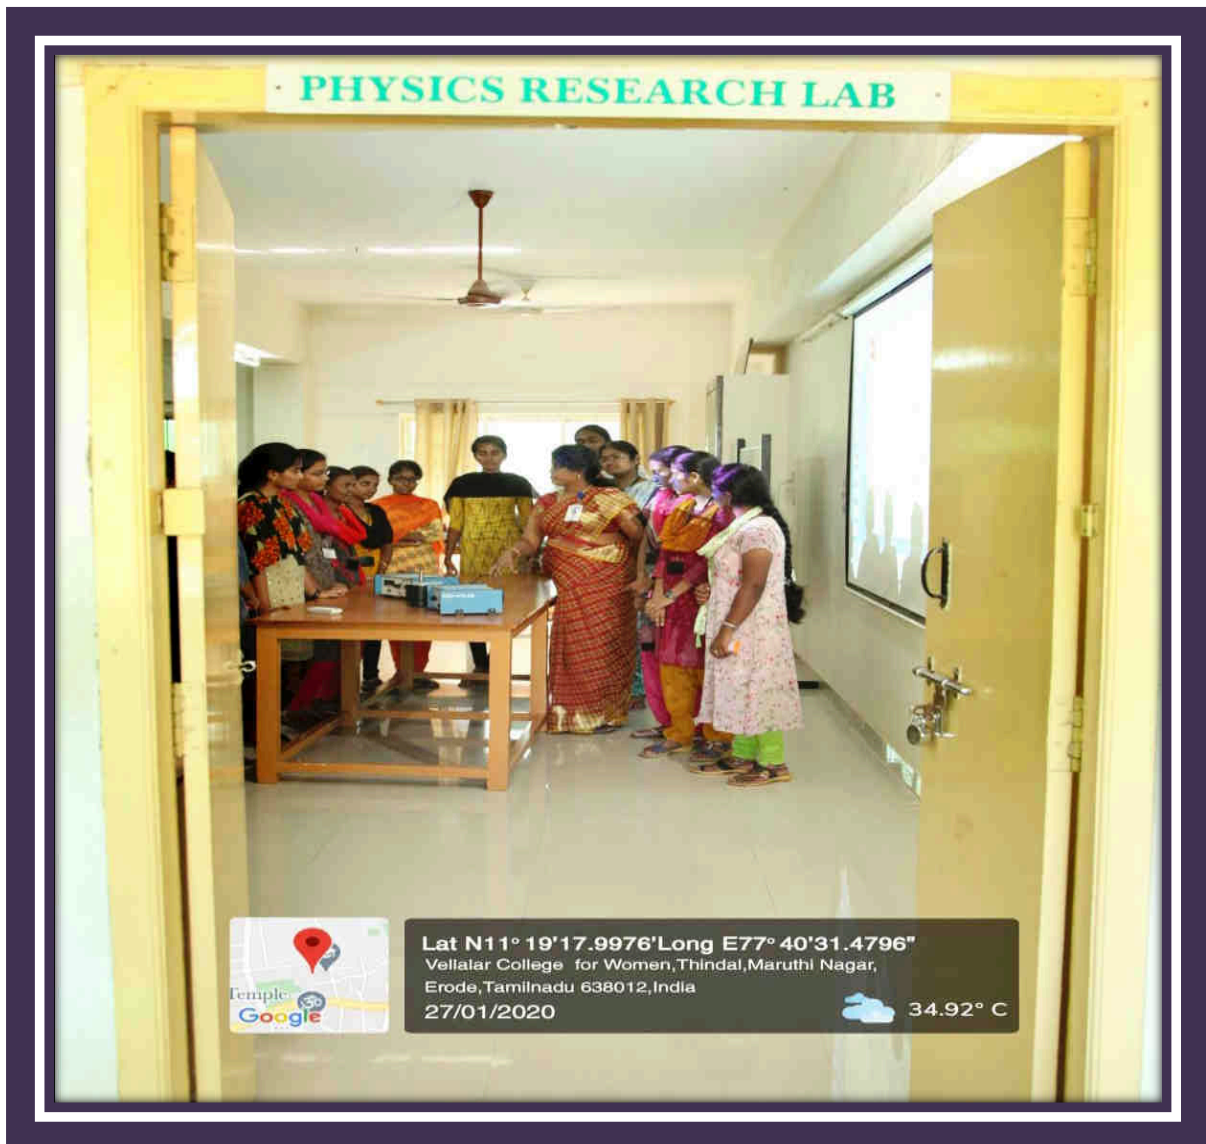

Latitude 11.3217676

Longitude 77.6762733

15 Feb 2020, 01.00 PM.

Clouds
34 °C
93.2 °F

NUTRITION & DIETETICS LAB (2/2)

PHYSICS LAB (1/2)

PHYSICS LAB (2/2)

PHYSICS RESEARCH LAB