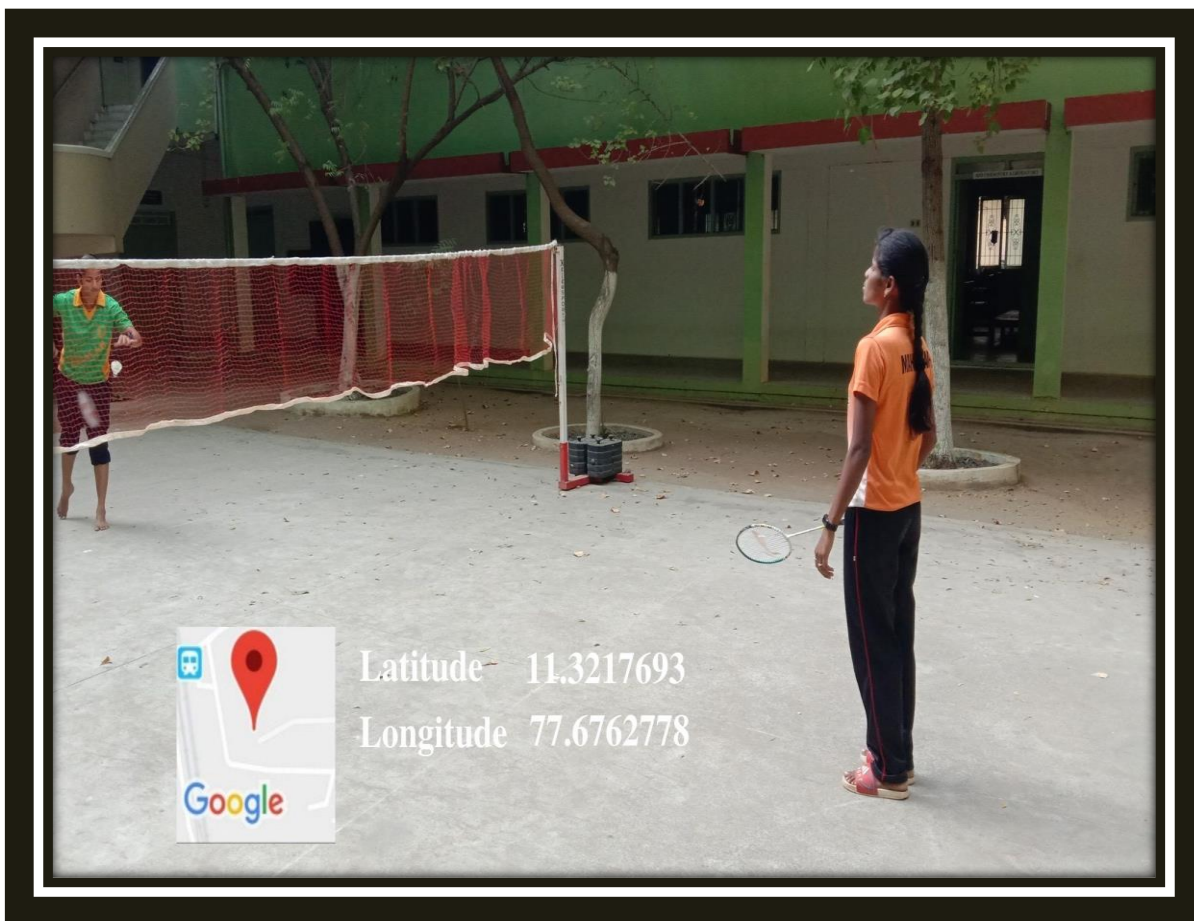

BALL BADMINTON (1/2)