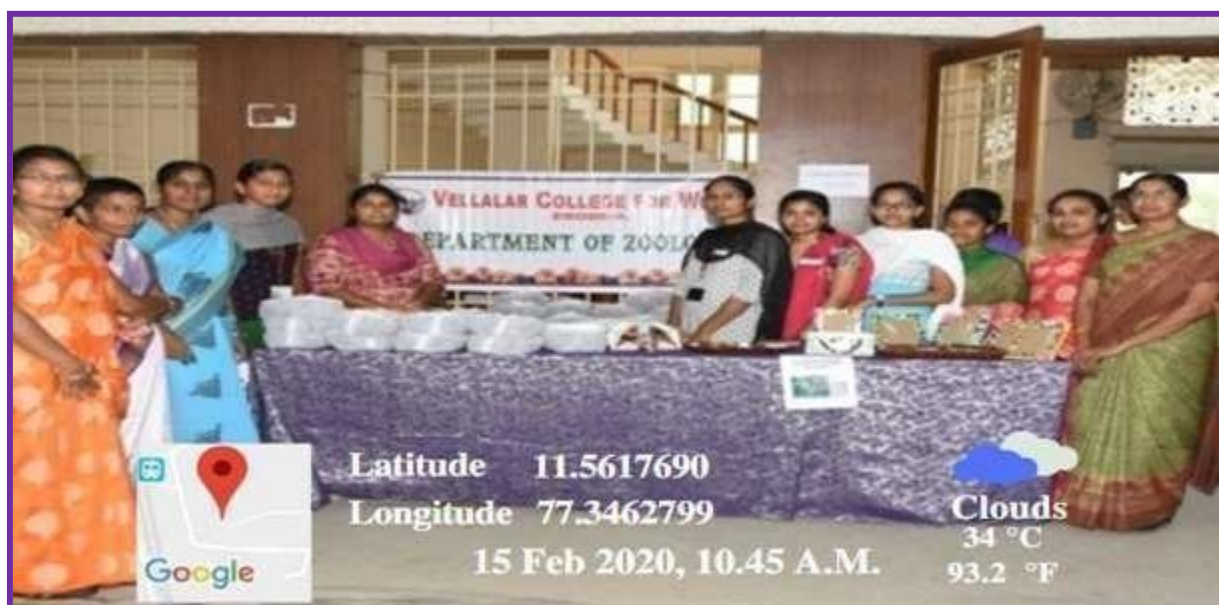

☎ : 0424 - 2244101
Mob : 99767 51115
Fax : 0424 - 2244102

VELLALAR COLLEGE FOR WOMEN (AUTONOMOUS)

"COLLEGE WITH POTENTIAL FOR EXCELLENCE"

(Re-accredited with 'A' Grade by NAAC, Bengaluru & Affiliated to Bharathiar University, Coimbatore)

Thindal, Erode - 638 012, Tamilnadu.

e-mail: principalvcw@gmail.com + website: vcw.ac.in

Students Selling Biofertilizer