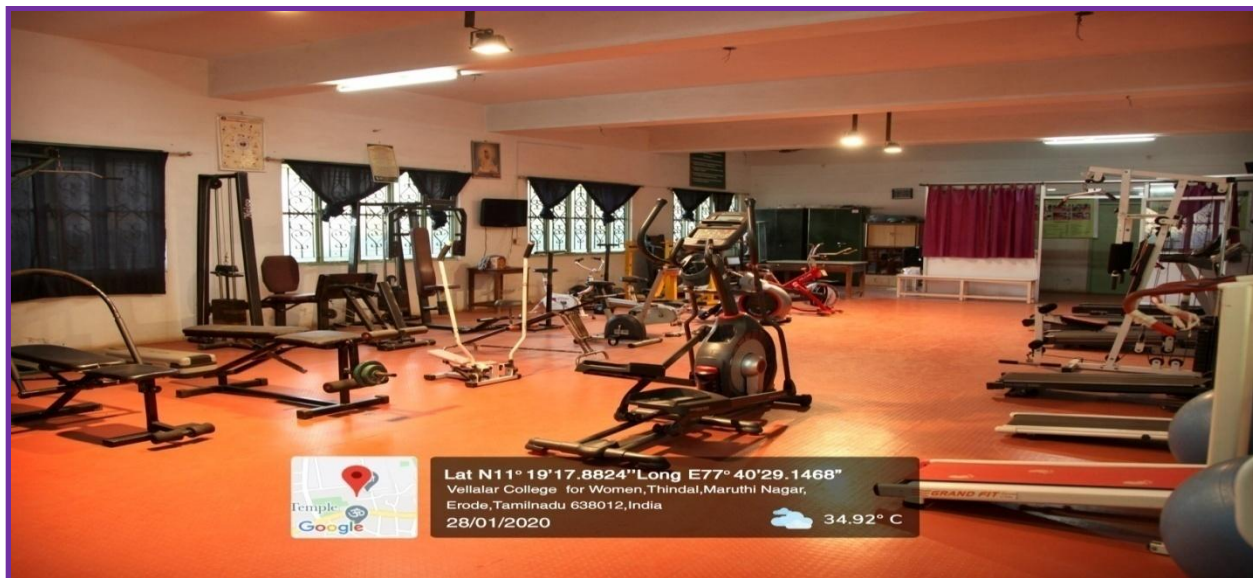

☎ : 0424 - 2244101
Mob : 99767 51115
Fax : 0424 - 2244102

VELLALAR COLLEGE FOR WOMEN (AUTONOMOUS) "COLLEGE WITH POTENTIAL FOR EXCELLENCE"

(Re-accredited with 'A' Grade by NAAC, Bengaluru & Affiliated to Bharathiar University, Coimbatore)
Thindal, Erode - 638 012, Tamilnadu.
e-mail: principalvcw@gmail.com * website: vcw.ac.in

Gym