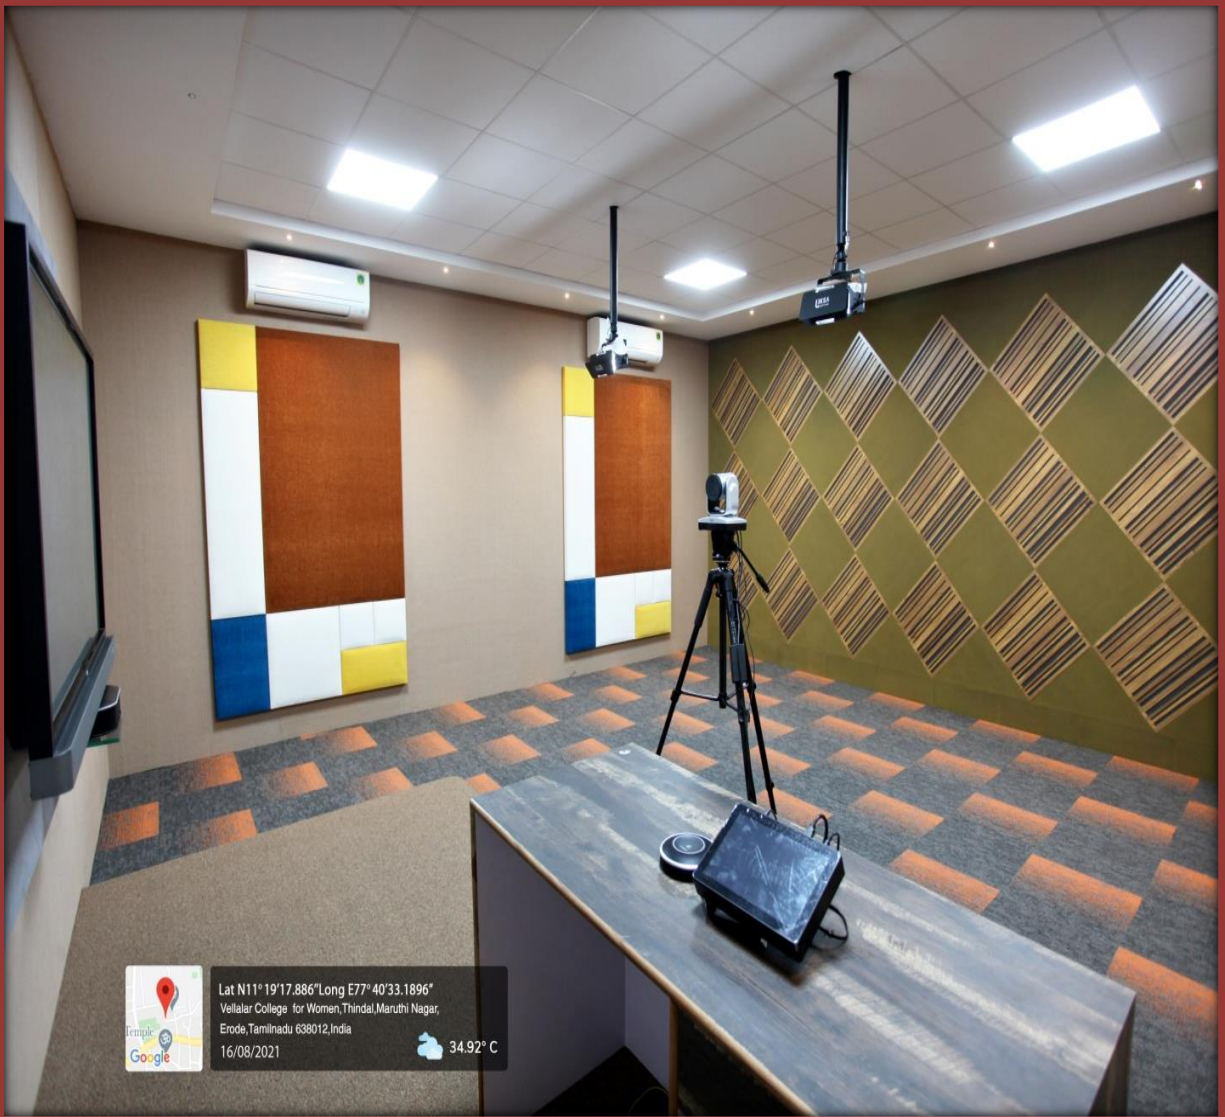

4/9

Lat N11°19'17.886" Long E77°40'33.1896"
Vellalar College for Women, Thindal, Maruthi Nagar,
Erode, Tamilnadu 638012, India
16/08/2021

34.92° C