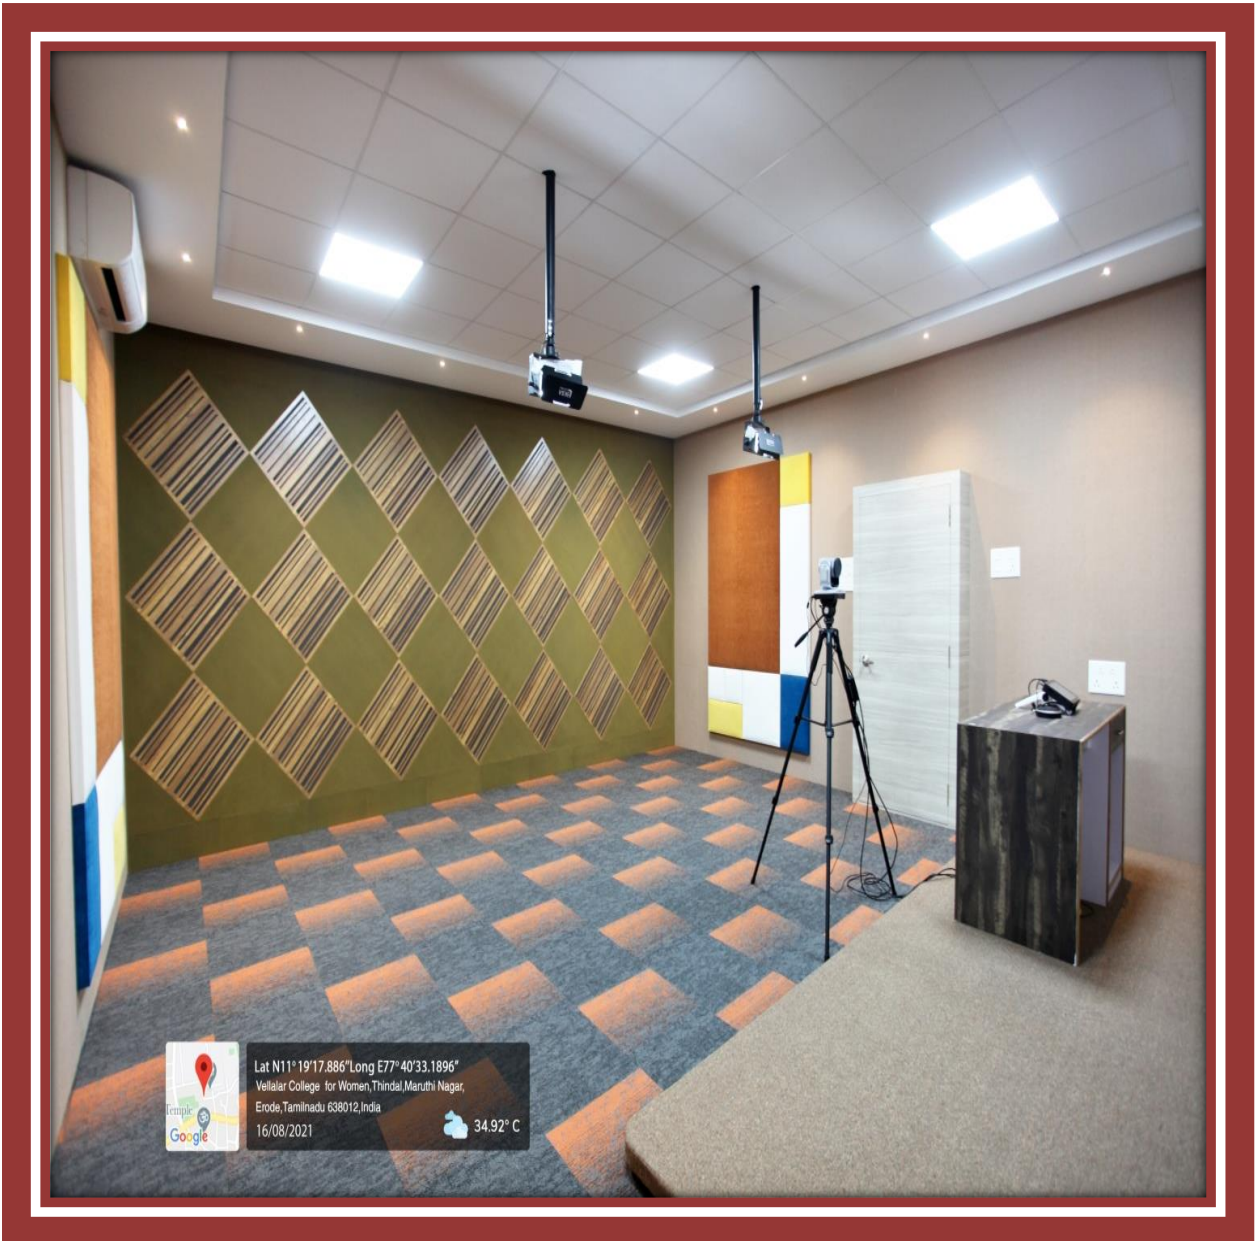

34.92° C

5/9

Aver PTZ camera for lecture recording

Lat N11° 19' 17.886" Long E77° 40' 33.1896"
Vellalar College for Women, Thindal, Maruthi Nagar,
Erode, Tamilnadu 638012, India

34.92° C

16/08/2021