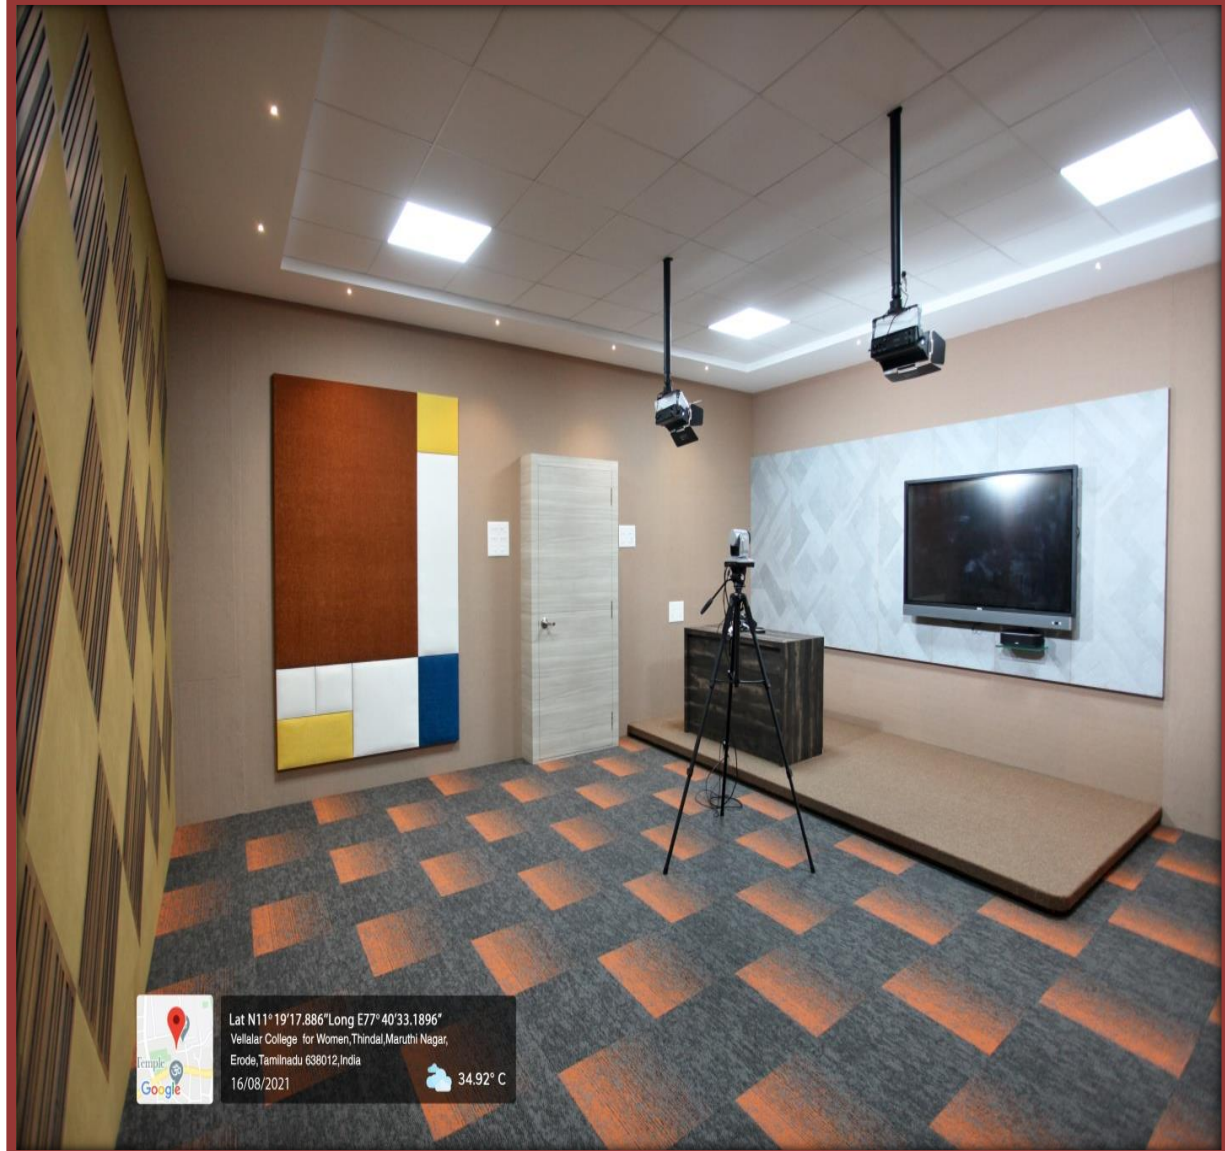

34.92° C

5/9

Aver PTZ camera for lecture recording

Lat N11° 19' 17.886" Long E77° 40' 33.1896"
Vellalar College for Women, Thindal, Maruthi Nagar,
Erode, Tamilnadu 638012, India

34.92° C

16/08/2021